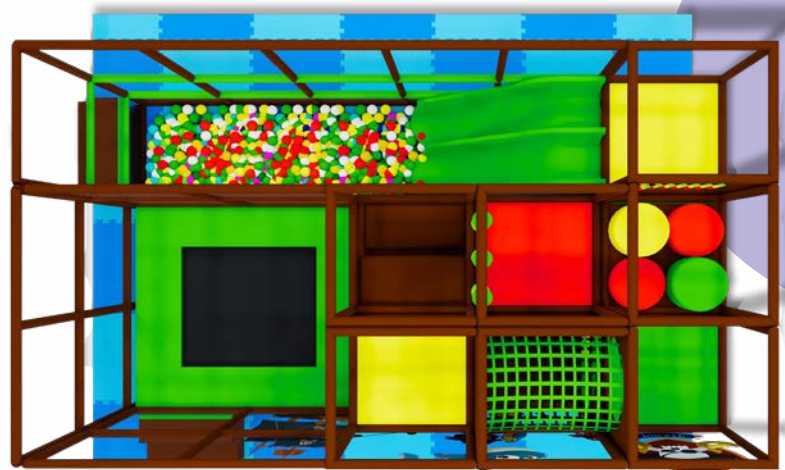

createk® **Playground -**
playgrounds **Pirates**

Project Dimensions:
6,67 x 4,45 x 2,6 m

Project Price: Upon Request