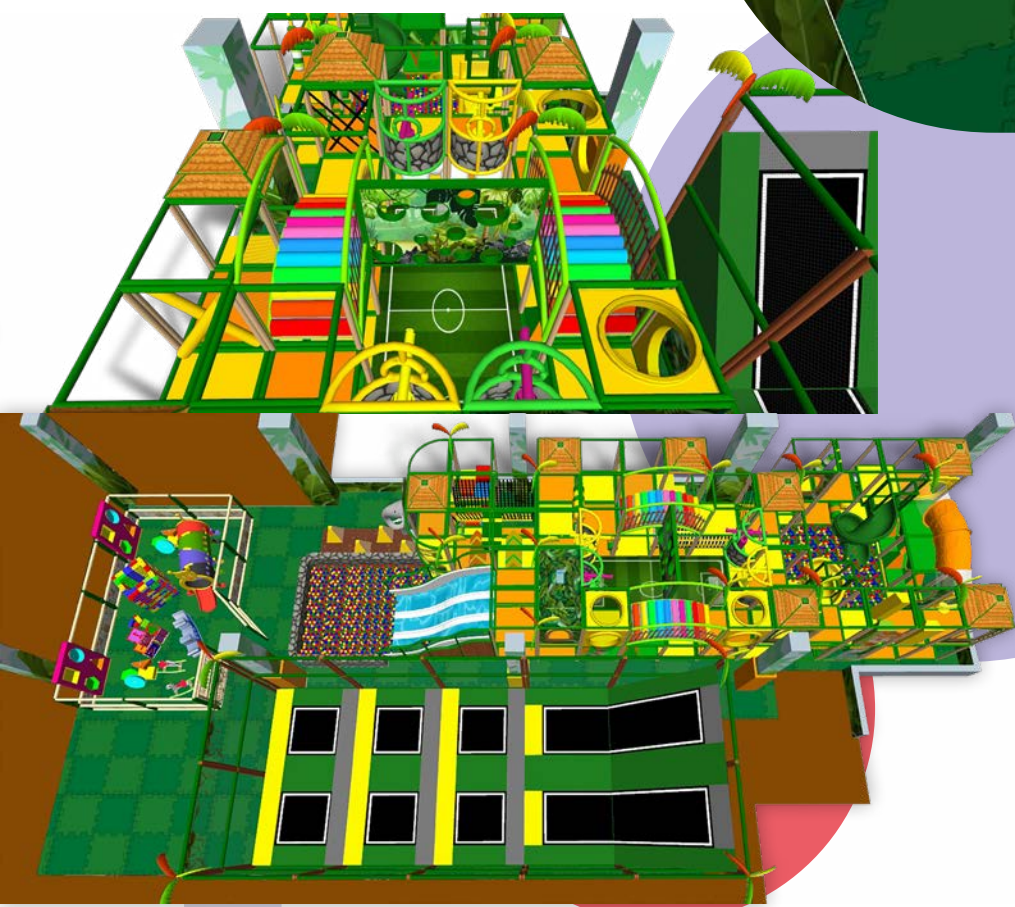

12,23 x 4,45 x 2,6 m

3,34 x 2,22 x 2,6 m

Project Price: Upon Request

 **reatek**[®] **Playground - Monsters**
playgrounds

Project Dimensions:
12,23 x 4,5 x 2,6 m

Project Price: Upon Request

 **reatek**[®] Playgroud -
playgrounds **Jungle III**

Project Dimensions:
12,23 x 6,7 x 2,6 m

Project Price: Upon Request

reatek[®] playgrounds **Playground -
Jungle VI**

Project Dimensions:
11,1 x 5,56 x 2,6 m

Project Price: Upon Request

 **reatek**[®] **Playground - Farm**
playgrounds

Project Dimensions:
11,1 x 4,45 x 2,6 m

Project Price: Upon Request

 **reatek**[®] **Playground -**
playgrounds **Jungle V**

Project Dimensions:
20 x 11,1 x 3,25 m

Project Price: Upon Request

CONTACT US:

info@reatek.sk
servis@reatek.sk
www.reatek.sk