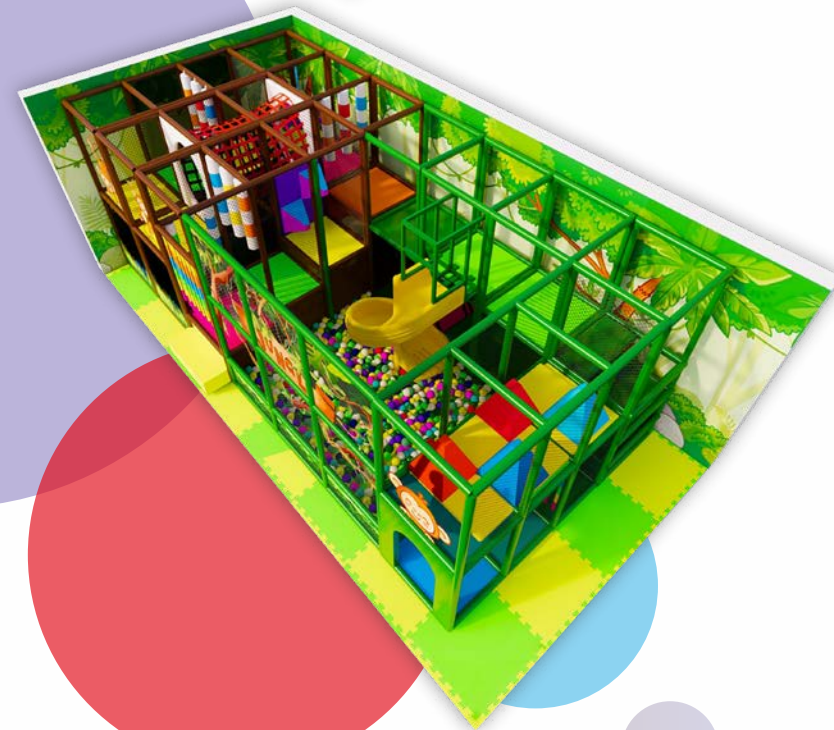

 **createk**[®] **Playground -**
playgrounds **Pirates**

Project Dimensions:
6,67 x 4,45 x 2,6 m

Project Price: Upon Request

Playground - Monsters Inc.

Project Dimensions:

5,56 x 3,34 x 2,6 m

2,22 x 2,22 x 2,6 m

Project Price: Upon Request

 **reatek**[®] **Playground -**
playgrounds **Basic**

Project Dimensions:
5,56 x 4,45 x 3,9 m

Project Price: Upon Request

 **reatek**[®] Playgroun -
playgrounds **Jungle I**

Project Dimensions:
8,9 x 5 x 2,6 m

Project Price: Upon Request

 **createk**[®] Playgrounds
Playground - Rabbit&Duck

Project Dimensions:
6,67 x 5,56 x 2,6 m

Project Price: Upon Request

 **reatek**[®] **Playground -**
playgrounds **Wood**

Project Dimensions:
5,56 x 5,56 x 2,6 m