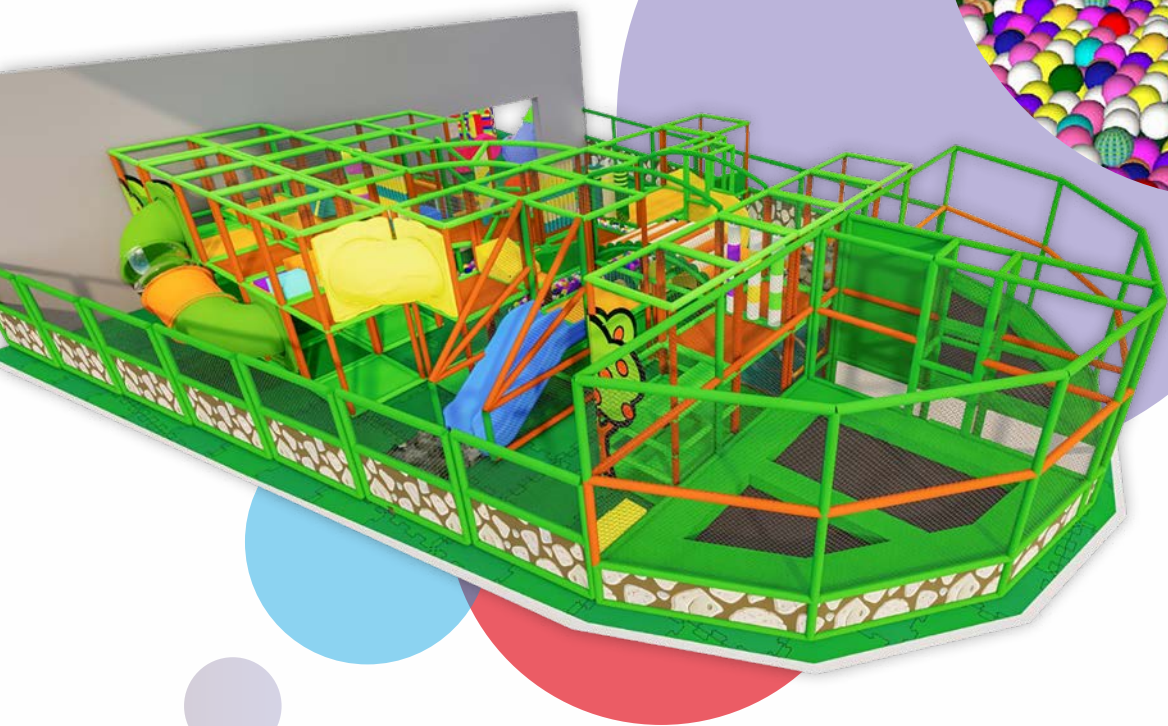

Project Price: Upon Request

 **reatek**[®] **Playground -**
playgrounds **Basic**

Project Dimensions:
5,56 x 4,45 x 3,9 m

Project Price: Upon Request

 **reatek**[®] Playgroun -
playgrounds **Jungle I**

Project Dimensions:
8,9 x 5 x 2,6 m

Project Price: Upon Request

 **createk**[®] Playgrounds
Playground - Rabbit&Duck

Project Dimensions:
6,67 x 5,56 x 2,6 m

Project Price: Upon Request

 **reatek**[®] **Playground -**
playgrounds **Wood**

Project Dimensions:
5,56 x 5,56 x 2,6 m

Project Price: Upon Request

 **createk**[®] Playgrounds **Jungle II**

Project Dimensions:
15,57 x 10 x 3,9 m

Project Price: Upon Request

 **reatek**[®] Playgroud -
playgrounds **Kindom**

Project Dimensions:

12,23 x 4,45 x 2,6 m

3,34 x 2,22 x 2,6 m

Project Price: Upon Request

 **reatek**[®] **Playground - Monsters**
playgrounds

Project Dimensions:
12,23 x 4,5 x 2,6 m

Project Price: Upon Request

 **reatek**[®] Playgroud -
playgrounds **Jungle III**