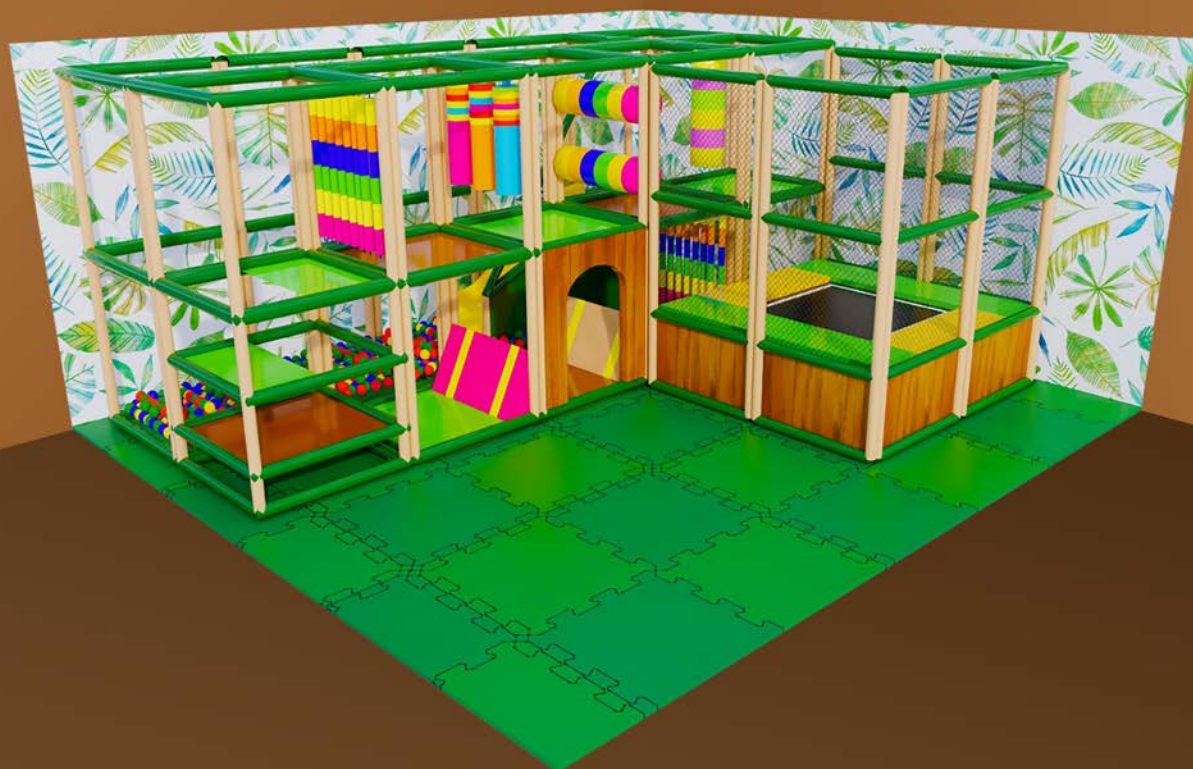

Project Price: Upon Request

 **reatek**[®] **Playground -**
playgrounds **Basic**

Project Dimensions:
5,56 x 4,45 x 3,9 m

Project Price: Upon Request

 **reatek**[®] Playgroun -
playgrounds **Jungle I**

Project Dimensions:
8,9 x 5 x 2,6 m

Project Price: Upon Request

 **createk**[®] Playgrounds
Playground - Rabbit&Duck

Project Dimensions:
6,67 x 5,56 x 2,6 m

Project Price: Upon Request

 **reatek**[®] **Playground -**
playgrounds **Wood**

Project Dimensions:
5,56 x 5,56 x 2,6 m