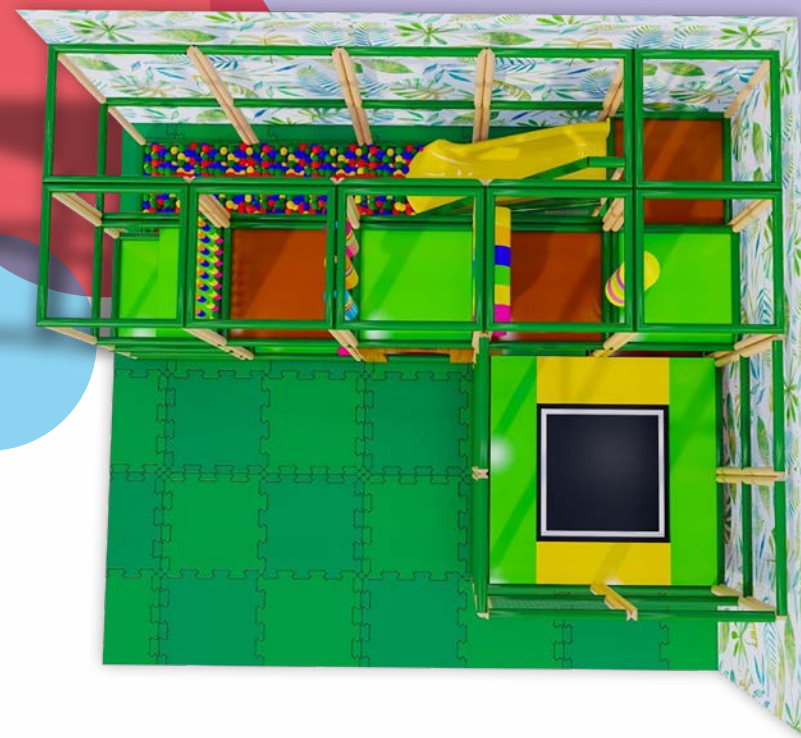

 **createk**[®] **Playground -**
playgrounds **Pirates**

Project Dimensions:
6,67 x 4,45 x 2,6 m

Project Price: Upon Request

Playground - Monsters Inc.

Project Dimensions:

5,56 x 3,34 x 2,6 m

2,22 x 2,22 x 2,6 m

Project Price: Upon Request

 **reatek**[®] **Playground -**
playgrounds **Basic**

Project Dimensions:
5,56 x 4,45 x 3,9 m

Project Price: Upon Request

 **reatek**[®] Playgroun -
playgrounds **Jungle I**

Project Dimensions:
8,9 x 5 x 2,6 m

Project Price: Upon Request

 **createk**[®] Playgrounds
Playground - Rabbit&Duck

Project Dimensions:
6,67 x 5,56 x 2,6 m

Project Price: Upon Request

 **reatek**[®] **Playground -**
playgrounds **Wood**

Project Dimensions:
5,56 x 5,56 x 2,6 m