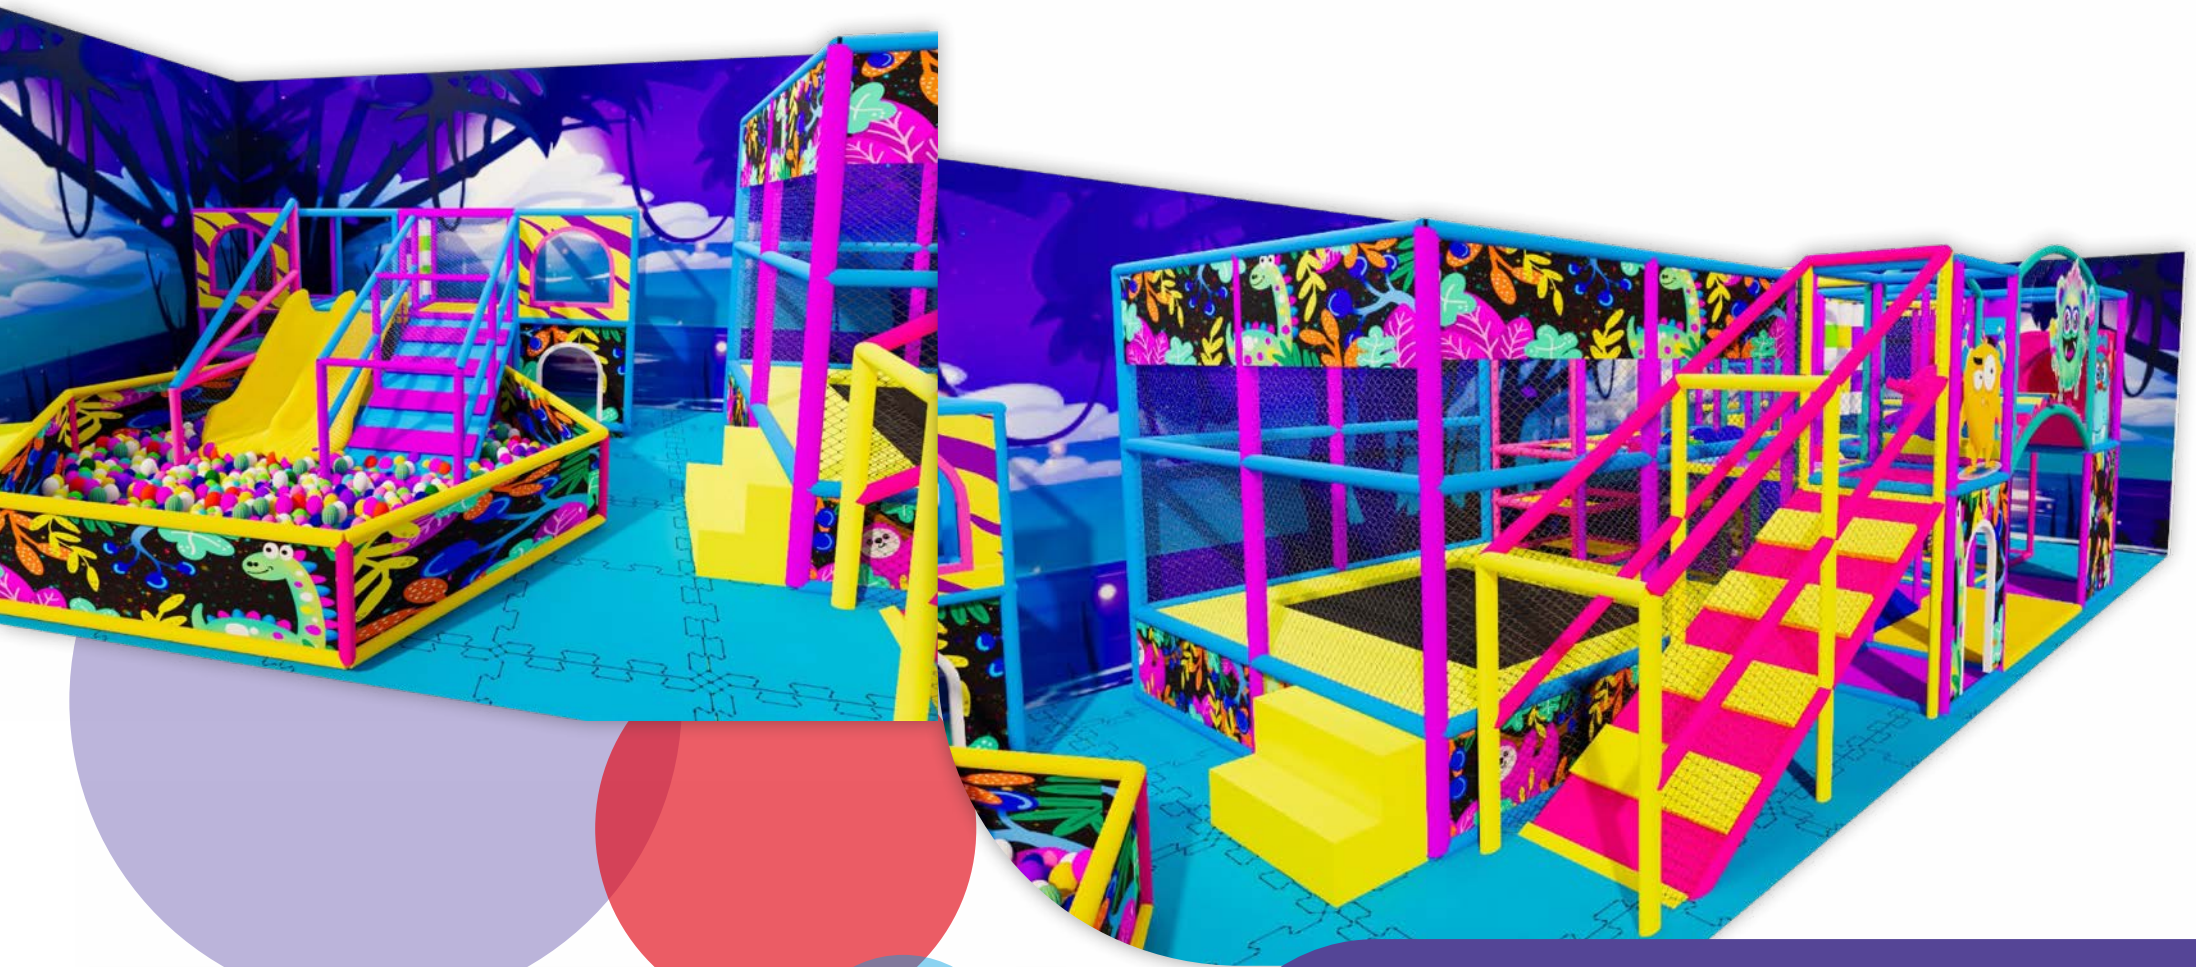

Project Price: Upon Request

 **createk**[®] Playgrounds
Playground - Rabbit&Duck

Project Dimensions:
6,67 x 5,56 x 2,6 m

Project Price: Upon Request

 **reatek**[®] **Playground -**
playgrounds **Wood**

Project Dimensions:
5,56 x 5,56 x 2,6 m

Project Price: Upon Request

 **createk**[®] Playgrounds **Jungle II**

Project Dimensions:
15,57 x 10 x 3,9 m

Project Price: Upon Request

 **reatek**[®] Playgroud -
playgrounds **Kindom**

Project Dimensions:

12,23 x 4,45 x 2,6 m

3,34 x 2,22 x 2,6 m

Project Price: Upon Request

 **reatek**[®] **Playground - Monsters**
playgrounds

Project Dimensions:
12,23 x 4,5 x 2,6 m

Project Price: Upon Request

 **reatek**[®] Playgroud -
playgrounds **Jungle III**

Project Dimensions:
12,23 x 6,7 x 2,6 m

Project Price: Upon Request

reatek[®] playgrounds **Playground -
Jungle VI**

Project Dimensions:
11,1 x 5,56 x 2,6 m

Project Price: Upon Request

 **reatek**[®] **Playground - Farm**
playgrounds