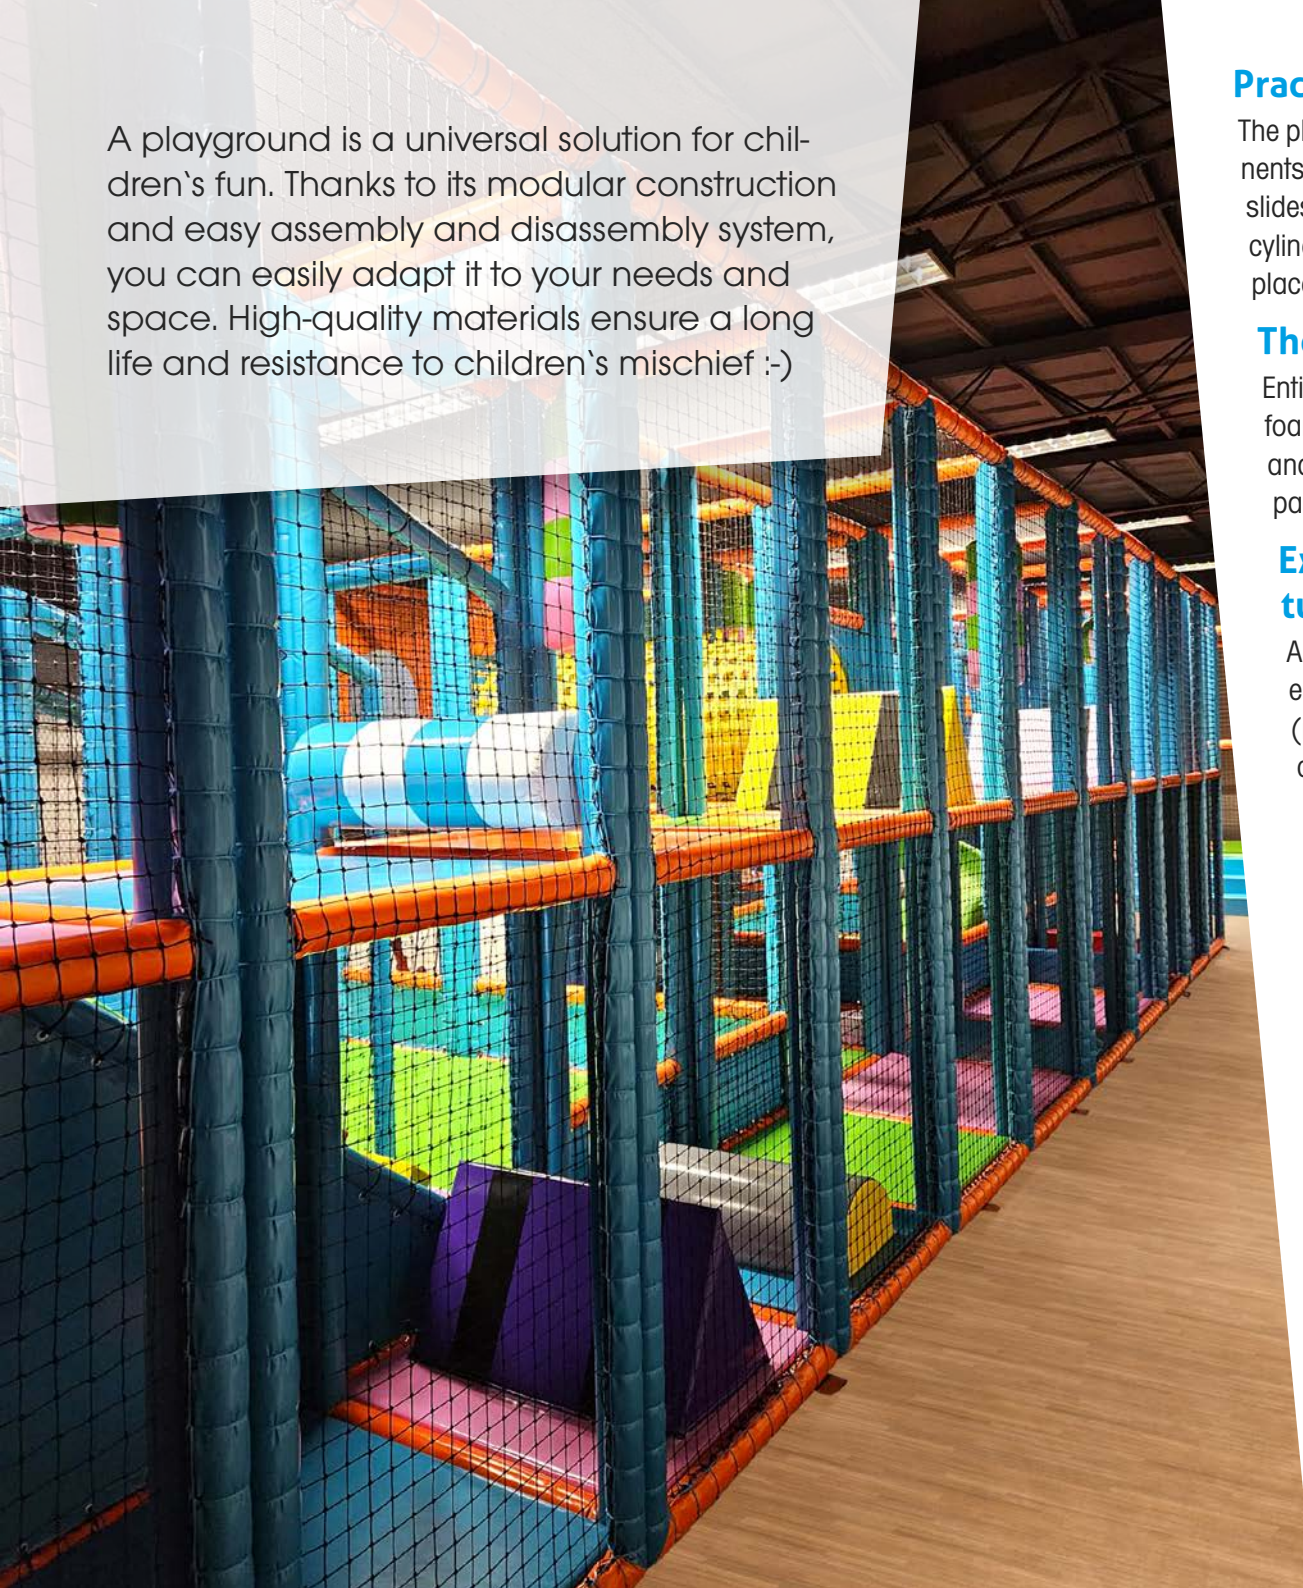

Playground catalog

A playground is a universal solution for children's fun. Thanks to its modular construction and easy assembly and disassembly system, you can easily adapt it to your needs and space. High-quality materials ensure a long life and resistance to children's mischief :-)

Practical, quick, and clean project

The playground is delivered in prefabricated sections, or panels, with play components such as tunnels already built-in. Project involves connecting the panels, and slides and other components are simply screwed in place. Finally, the climbing cylinders and other hanging components are secured, and the foam mats are placed within the playground.

The structure is prefabricated

Entire panel sections are welded together in production, covered with soft safety foams, and then a high-quality and durable PVC Taurpaulin material is applied and welded at the ends for maximum strength and protection. Finally, the entire panel is filled with a safety net.

EN 1176, the standard exceeded by 110%

The ground floor surfaces are made of 5 cm thick foam, covered with washable PVC Taurpaulin, or on higher floors, they are made of boards, foam, and PVC Taurpaulin, ensuring maximum cleanliness, softness, and, above all, maximum safety for children. The structure is covered with soft foams and netted cords. The details are carefully considered in the playground to prevent children's fingers from getting caught, whether they are sliding or climbing.